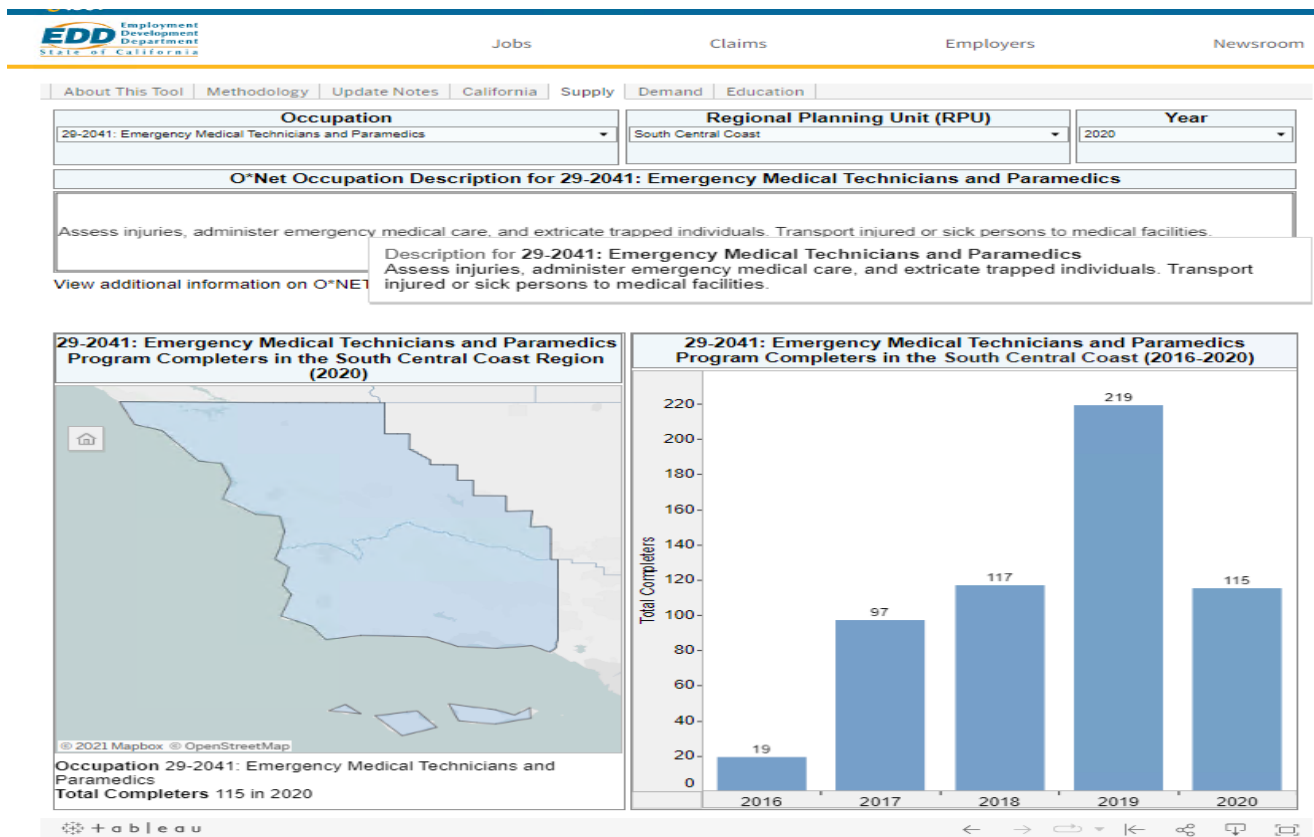

2018-2028 Labor Market Info South Central Coast Region

Supply and Demand

29-2041 EMTs and Paramedics

Table 1: Job Postings

Table 2: Employment Projections

Table/Graph 3: Regional program completions

Source: <https://www.labormarketinfo.edd.ca.gov/geography/supply-and-demand-tool.html>