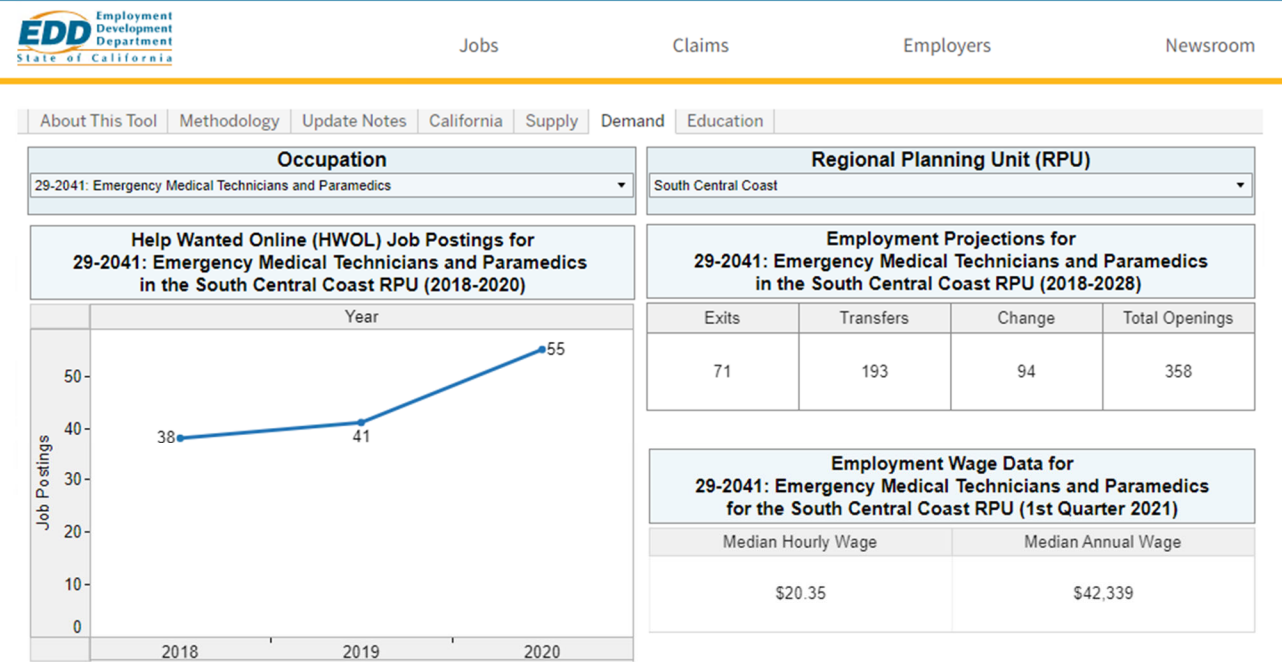

2018-2028 Labor Market Info South Central Coast Region

Supply and Demand

29-2041 EMTs and Paramedics

Table 1: Job Postings

Table 2: Employment Projections

Table/Graph 3: Regional program completions

Source: <https://www.labormarketinfo.edd.ca.gov/geography/supply-and-demand-tool.html>